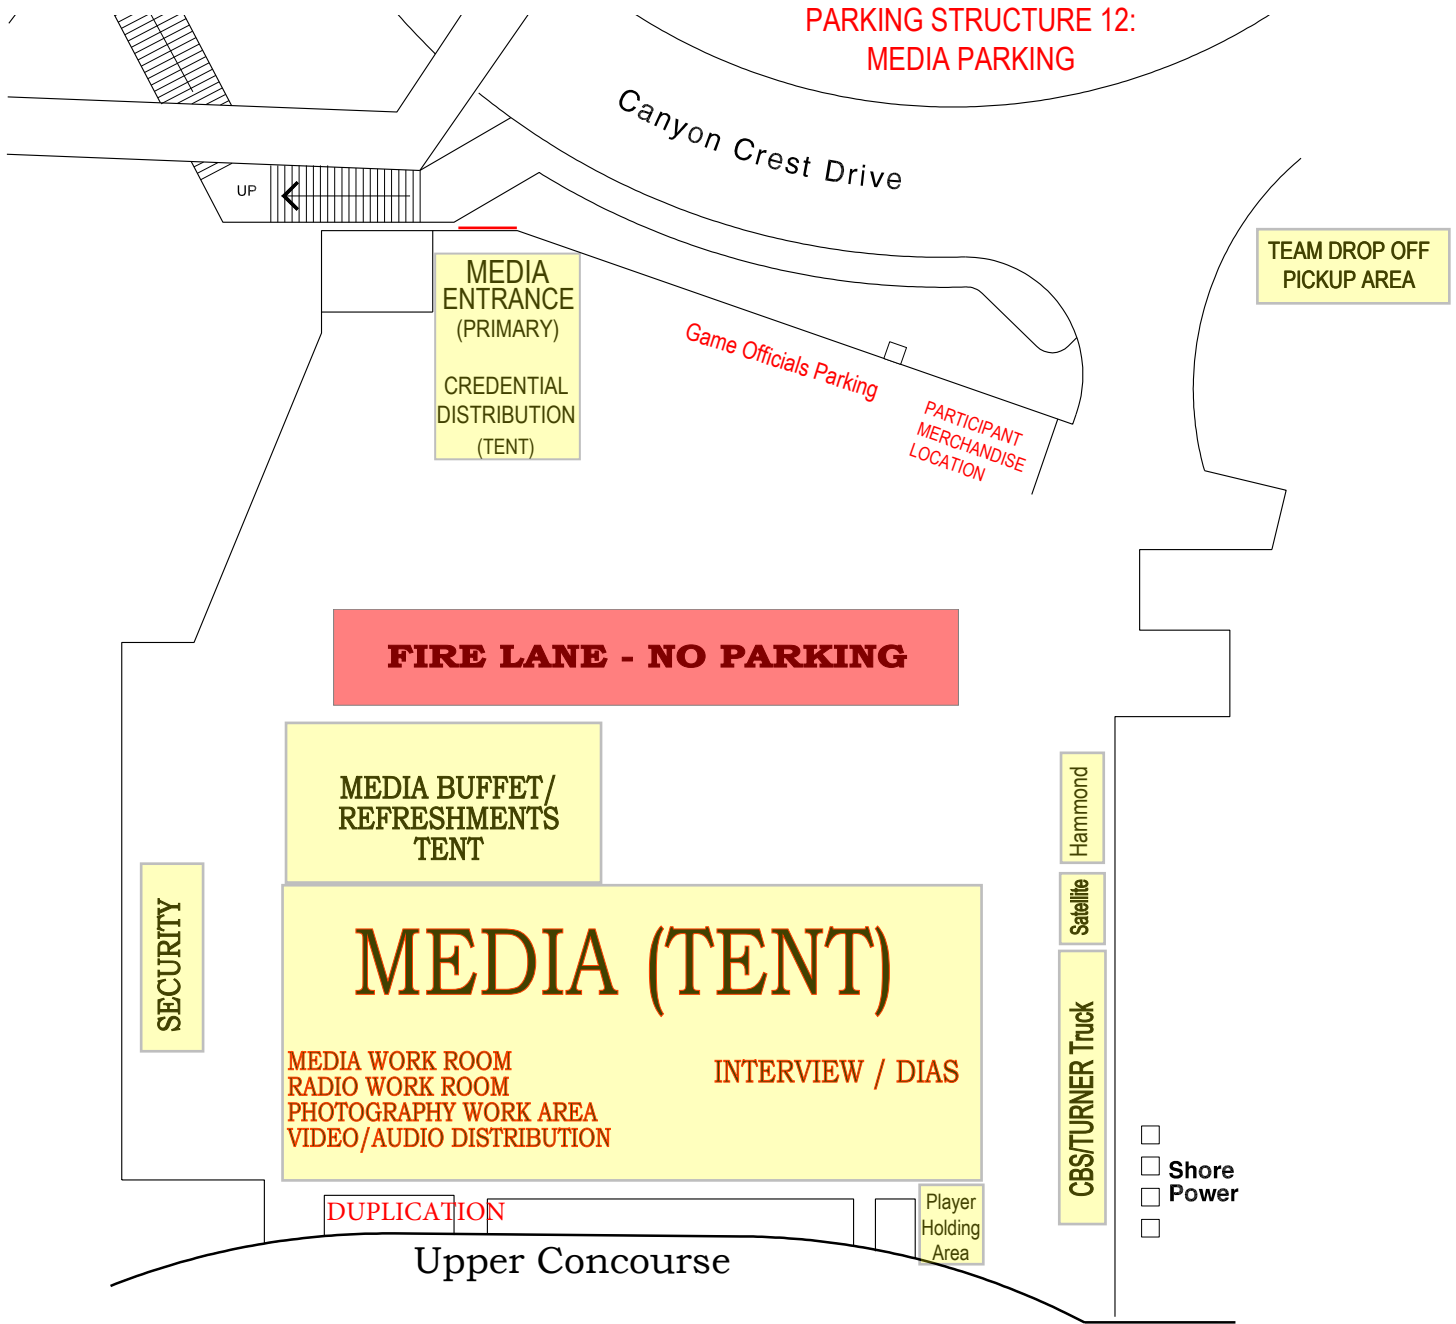

2018 NCAA DIVISION I MEN'S BASKETBALL CHAMPIONSHIP  
FACILITY SPACE ASSIGNMENT

# 2018 NCAA DIVISION I MEN'S BASKETBALL CHAMPIONSHIP FACILITY SPACE ASSIGNMENT

2018 NCAA DIVISION I MEN'S BASKETBALL  
CHAMPIONSHIP FACILITY SPACE ASSIGNMENT

## Mezzanine Level

**OTHER SPACE ALLOCATIONS:**

- 300 Upper Concourse: Merchandise Storage
- Gate 1 Upper Concourse: Player Guest
- Entrance Gate 5 Upper Concourse: Media
- Entrance (Secondary) ENS700 Field: Outside Video Position
- PPGAC: NCAA Experience