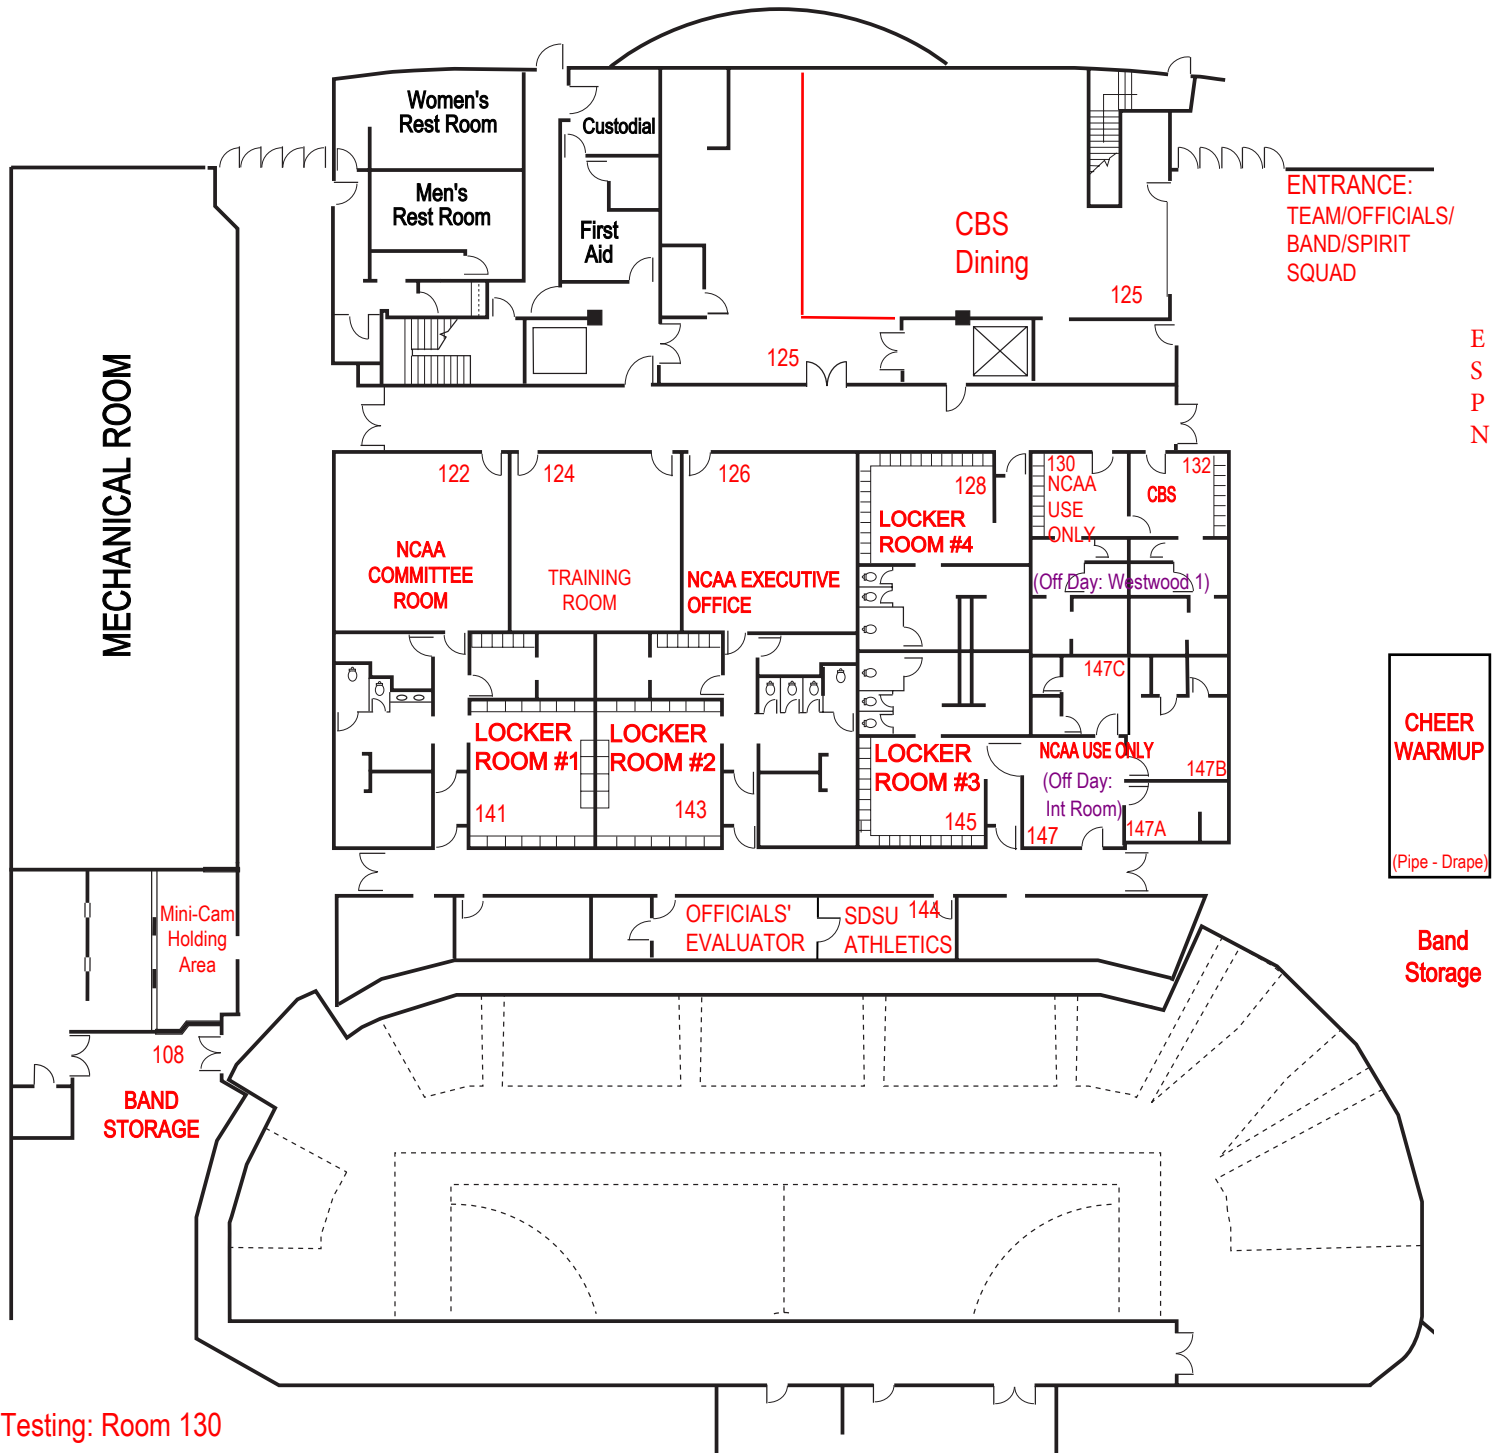

2018 NCAA DIVISION I MEN'S BASKETBALL CHAMPIONSHIP  
FACILITY SPACE ASSIGNMENT

# 2018 NCAA DIVISION I MEN'S BASKETBALL CHAMPIONSHIP FACILITY SPACE ASSIGNMENT

2018 NCAA DIVISION I MEN'S BASKETBALL  
CHAMPIONSHIP FACILITY SPACE ASSIGNMENT

## Mezzanine Level

**OTHER SPACE ALLOCATIONS:**

- 300 Upper Concourse: Merchandise Storage
- Gate 1 Upper Concourse: Player Guest
- Entrance Gate 5 Upper Concourse: Media
- Entrance (Secondary) ENS700 Field: Outside Video Position
- PPGAC: NCAA Experience