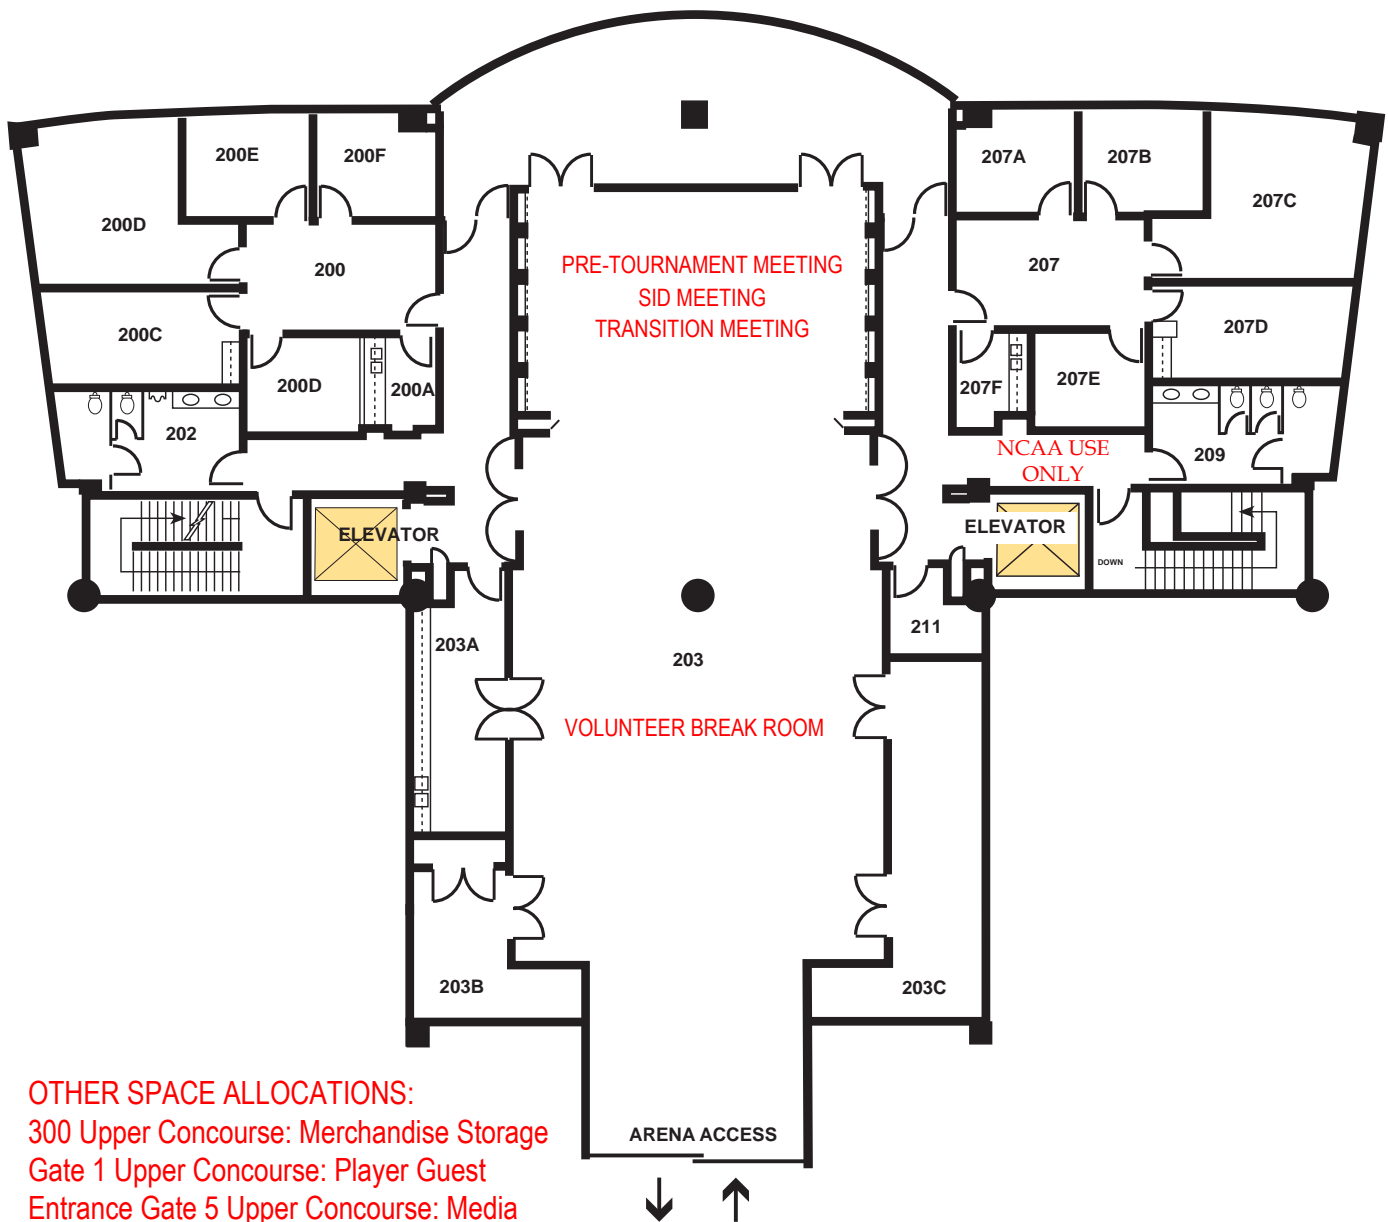

2018 NCAA DIVISION I MEN'S BASKETBALL CHAMPIONSHIP  
FACILITY SPACE ASSIGNMENT

# 2018 NCAA DIVISION I MEN'S BASKETBALL CHAMPIONSHIP FACILITY SPACE ASSIGNMENT

2018 NCAA DIVISION I MEN'S BASKETBALL  
CHAMPIONSHIP FACILITY SPACE ASSIGNMENT

## Mezzanine Level

**OTHER SPACE ALLOCATIONS:**

- 300 Upper Concourse: Merchandise Storage
- Gate 1 Upper Concourse: Player Guest
- Entrance Gate 5 Upper Concourse: Media
- Entrance (Secondary) ENS700 Field: Outside Video Position
- PPGAC: NCAA Experience